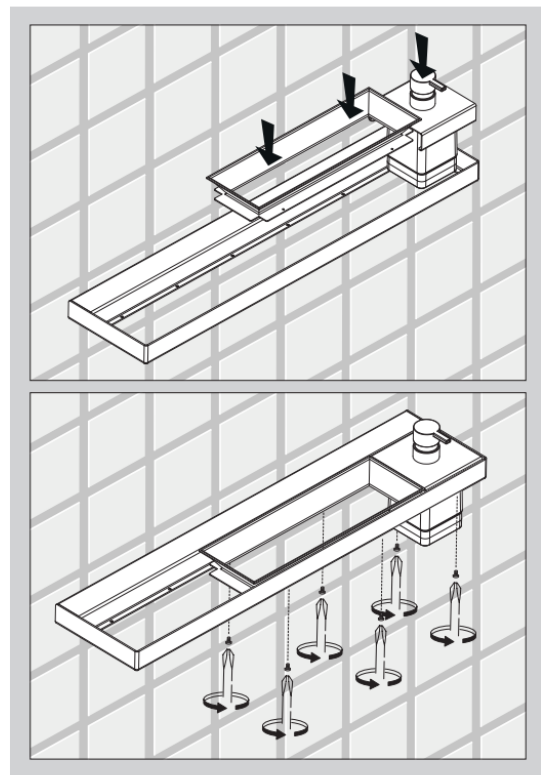

Designed by Matte Thun

Manufactured in Italy

2 Year Replacement Warranty