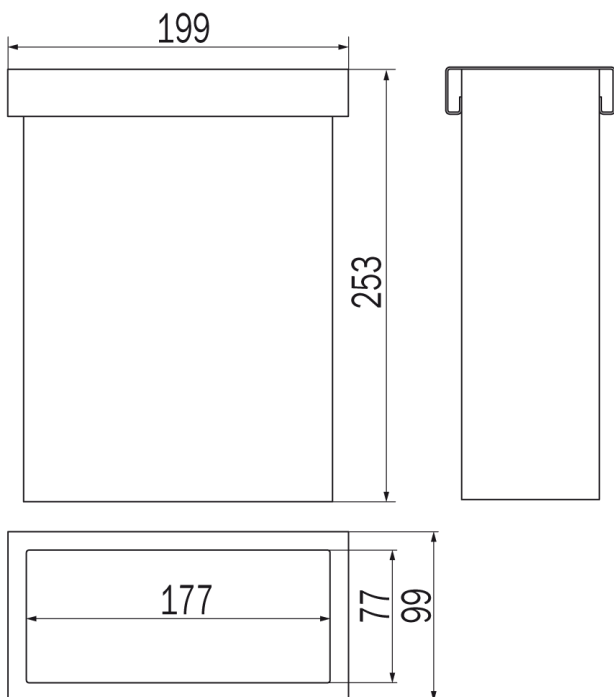

Designed by Matte Thun

Manufactured in Italy

2 Year Replacement Warranty